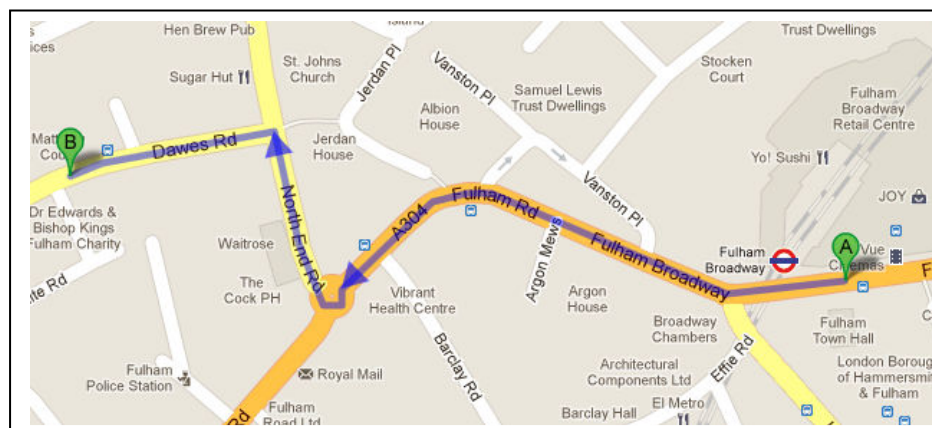

### Location

Percy Barton House is situated at the Fulham Broadway end of Dawes Road, on the right as you approach the Broadway (right by the bus stop), close to the junction of Burnthwaite Road and Dawes Road.

#### Nearest bus stops are:

**Bus stop right outside  
Percy Barton House:**

**North End Road Dawes  
Road Stop C**  
No. 211 and 295 in  
Dawes Road

Visit Transport for London website for journey planning: <http://www.tfl.gov.uk>

### The nearest tube is:

Fulham Broadway (District Line) - 10 mins walk.

#### Walking directions from Fulham Broadway tube station to Percy Barton house

Fulham Rd/A304

1. Head west on Fulham Rd/A304 toward Harwood Rd/B318
2. At the roundabout turn right (2<sup>nd</sup> exit) onto North End Road
3. Keep right at the fork 249 ft
4. After 70 metres, turn left onto Dawes Rd/A3219, Destination will be on the left, 0.1 mi, London SW6 7DT, Percy Barton House