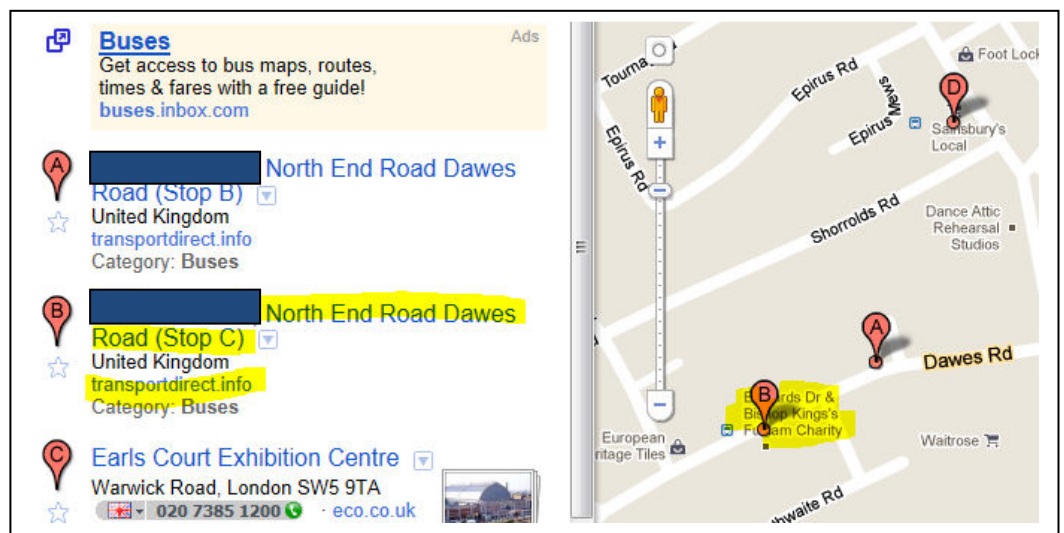

### Location

Percy Barton House is situated at the Fulham Broadway end of Dawes Road, on the right as you approach the Broadway (right by the bus stop), close to the junction of Burnthwaite Road and Dawes Road.

### Getting there

#### Nearest bus stops are:

**Bus stop right outside  
Percy Barton House:**

**North End Road Dawes  
Road Stop C**  
No. 211 and 295 in  
Dawes Road

Visit Transport for London website for journey planning: <http://www.tfl.gov.uk>

### The nearest tube is:

Fulham Broadway (District Line) - 10 mins walk.