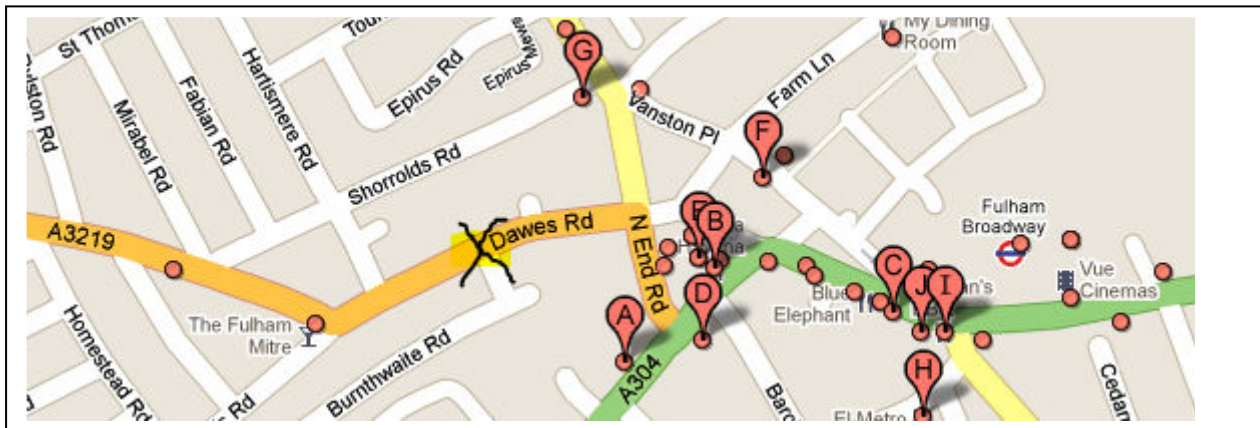

Aromantic London Course

Joining Information

Parking

Although there is some parking (metered and free) on the streets nearby, spaces are hard to find so it is probably better to arrive by public transport.

Recommended Hotels/B & Bs

London Fulham Travel Lodge, 290-302 North End Road: 0871 984 6429

<http://www.travelodge.co.uk/hotels/info?hotelId=400>

Temple Lodge: 0208 7488388 <http://www.templelodgeclub.com/>

Mr Sohel: 0207 3854904 <http://www.thewaytostay.co.uk>

Restaurants nearby

Nearest Supermarkets

Waitrose and Sainsbury's Local are nearby.