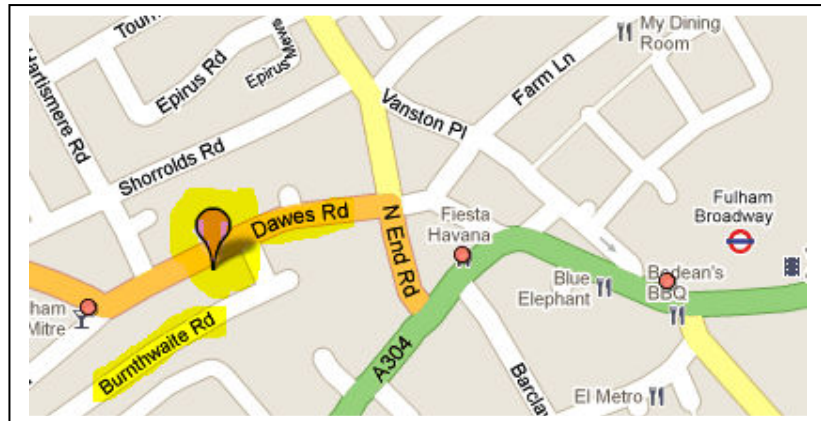

### Location

Percy Barton House is situated at the Fulham Broadway end of Dawes Road, on the right as you approach the Broadway (right by the bus stop), close to the junction of Burnthwaite Road and Dawes Road.

#### Nearest bus stops are:

**Bus stop right outside  
Percy Barton House:**

**North End Road Dawes  
Road Stop C**  
No. 211 and 295 in  
Dawes Road

Visit Transport for London website for journey planning: <http://www.tfl.gov.uk>

### The nearest tube is:

Fulham Broadway (District Line) - 10 mins walk.

#### Walking directions from Fulham Broadway tube station to Percy Barton house

Fulham Rd/A304

1. Head west on Fulham Rd/A304 toward Harwood Rd/B318
2. At the roundabout turn right (2<sup>nd</sup> exit) onto North End Road
3. Keep right at the fork 249 ft
4. After 70 metres, turn left onto Dawes Rd/A3219, Destination will be on the left, 0.1 mi, London SW6 7DT, Percy Barton House