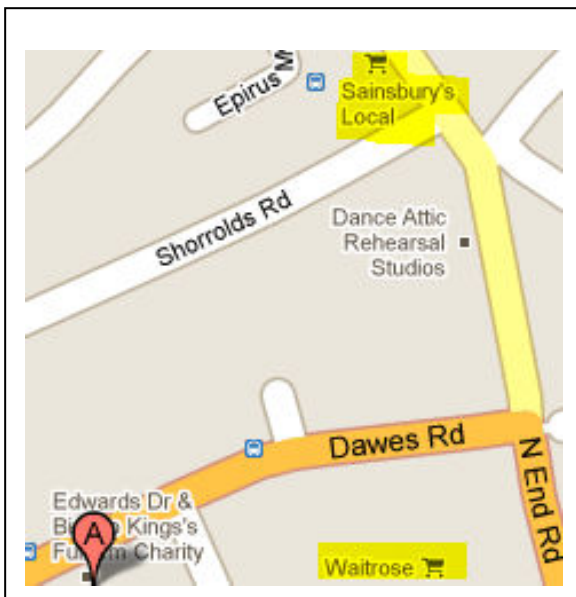

Useful Resources:

Transport for London website for journey planning in London: <http://www.tfl.gov.uk>

Google maps – type in venue of postcode - SW6 7DT, once you have map, you can type in B&Bs, hotels, restaurants, buses, etc. All maps and walking directions in this document are from Google maps. <http://www.google.co.uk>

More information about your course schedules and details visit,
<http://www.aromantic.co.uk/courses-making-natural-skin-care-cosmetic-products-uk.htm> and click on 'Full Info' on your course listing

Reminder: Please bring your own pens (notepad optional as there is space on course materials to add notes) and please don't wear any expensive clothing as you will be working with raw materials that can stain or damage them such as oils, fats, colour pigments, etc. Please do not wear stiletto heeled shoes as they are not appropriate for the flooring and they will damage it.